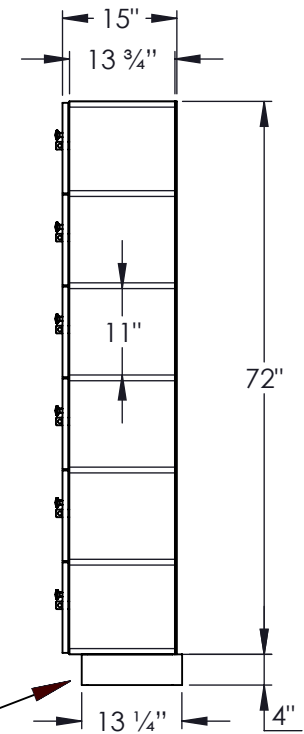

(NOTE: PREMIER LOCKER SHOWN WITHOUT SIDE PANEL OR SLOPING HOOD. PLEASE ORDER SEPERATELY.)

MODEL #46165
 12" WIDE SIX TIER BOX STYLE
 PREMIER WOOD LOCKER – 1 WIDE
 WITH STANDARD HASPS

(6) LOCKER COMPARTMENTS
 EACH COMPARTMENT:
 10-3/4" W x 11" H x 13-3/4" D

SIDE VIEW

(BASES ARE MADE OF INDUSTRIAL GRADE PARTICLEBOARD AND ARE COVERED IN A DURABLE BLACK LAMINATE. PLEASE SET BASE TO ALLOW 5/8" BETWEEN THE BACK OF THE LOCKER AND THE WALL FOR AIR VENTILATION.)

MODEL #46165

12" WIDE SIX TIER BOX STYLE
 PREMIER WOOD LOCKER
 WITH STANDARD HASPS
 SIX FEET HIGH (ADD 4" FOR BASE)

AVAILABLE FINISHES: ARCTIC WHITE, WINTER FOG,
 CARBON MESH, SILVER TEAK, RED OAK, SKYLINE WALNUT

DRAWN: 4/2024