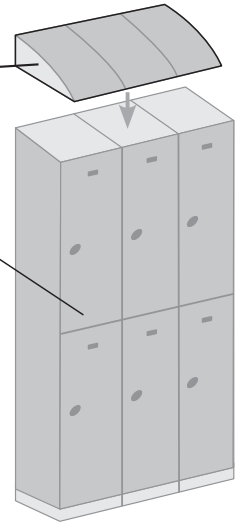

## 12" WIDE PLASTIC LOCKERS DOUBLE TIER, TRIPLE TIER AND FOUR TIER

Constructed of high grade ABS plastic, Salsbury 92000, 93000 and 94000 series water resistant plastic lockers are ideal for pool areas, gyms, restaurants and other high humidity environments. Available in double tier, triple tier and four tier configurations (see five tier, eight tier and ten tier plastic lockers on pages 72-73), plastic lockers are 73" high (adjustable legs can increase height to 74") and 18" deep and are available as unassembled or assembled units. Plastic lockers feature a gray, tan or blue door finish and a dark gray body and compartment finish providing an attractive two-tone appearance. One wide lockers are 12-3/4" wide and three (3) wide lockers are 38-1/4" wide. All locker doors include stainless steel hinges and a stainless steel hasp – padlocks (#99920 for combination and #99925 for key) are available as an option upon request. Dark gray plastic sloping hoods (#99951 for one wide lockers and #99953 for three (3) wide lockers), dark gray compartment shelves (#99998) and custom engraved name / number plates (#99960) are also available as options upon request - see plastic locker options and locks on page 71.

## PLASTIC LOCKER OPTIONS

SLOPING HOOD  
COMPARTMENT SHELF  
(Interior shelf not shown)

*Note: Optional sloping hoods and compartment shelves are sold separately.*

*Each double tier compartment is 11" W x 35" H x 16" D and includes a coat rod and grooves that can accommodate up to six (6) optional compartment shelves.*

*Each triple tier compartment is 11" W x 23" H x 16" D and includes grooves that can accommodate up to three (3) optional compartment shelves.*

*(Double Tier Displayed)*

*Each four tier compartment is 11" W x 17-1/4" H x 16" D and includes grooves that can accommodate up to three (3) optional compartment shelves.*