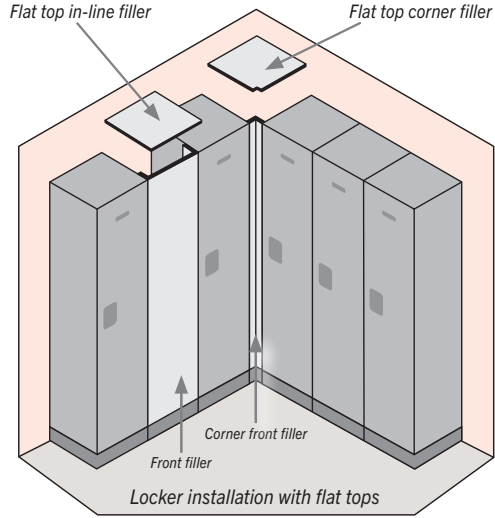

ADDITIONAL COMPARTMENT SHELVES

| MODEL | DESCRIPTION | WEIGHT |
|-----------------------------|---|--------|
| FOR 12" WIDE LOCKERS | | |
| 33394 | Compartment shelf - for 12" wide lockers - 15" deep - black | 3 lbs. |
| 33398 | Compartment shelf - for 12" wide lockers - 18" deep - black | 4 lbs. |
| 33391 | Compartment shelf - for 12" wide lockers - 21" deep - black | 4 lbs. |
| FOR 15" WIDE LOCKERS | | |
| 22298 | Compartment shelf - for 15" wide lockers - 18" deep - black | 4 lbs. |
| 22291 | Compartment shelf - for 15" wide lockers - 21" deep - black | 5 lbs. |
| 22294 | Compartment shelf - for 15" wide lockers - 24" deep - black | 5 lbs. |
| FOR 18" WIDE LOCKERS | | |
| 22898 | Compartment shelf - for 18" wide lockers - 18" deep - black | 5 lbs. |
| 22891 | Compartment shelf - for 18" wide lockers - 21" deep - black | 6 lbs. |
| 22894 | Compartment shelf - for 18" wide lockers - 24" deep - black | 6 lbs. |

¹ Specify

LOCKER FILLERS

Salsbury locker fillers are an ideal option for locker installations that encounter obstructions such as pipes, columns and other obstacles. Corner and in-line fillers overlay gaps between the existing locker tops and are easily attached providing a finished look to the locker installation. Vertical front fillers provide a professional appearance to the locker installation. Locker fillers can be easily field cut for custom installations.