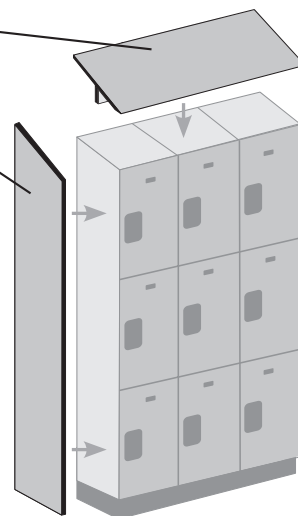

DESIGNER LOCKER OPTIONS

SLOPING HOOD

SIDE PANEL

Note: Optional sloping hoods and side panels are sold separately.

Each **triple tier designer** locker compartment includes a 5" deep shelf and a double prong ceiling hook.

Each **four tier designer** locker compartment is unobstructed for maximum storage space.

Compartment sizes:

- 16-3/4" W for all lockers
- 22-3/4" H for triple tier lockers
- 17" H for four tier lockers
- 16-3/4" D for 18" deep lockers
- 19-3/4" D for 21" deep lockers
- 22-3/4" D for 24" deep lockers

(Triple Tier Displayed)

Note: It is recommended that all lockers be wall and/or floor anchored.

See **ALL designer locker options and locks on pages 62-63**
See **ALL benches on pages 74-75**

**Current Pricing and Volume Discounts
Available at Lockers.com!**