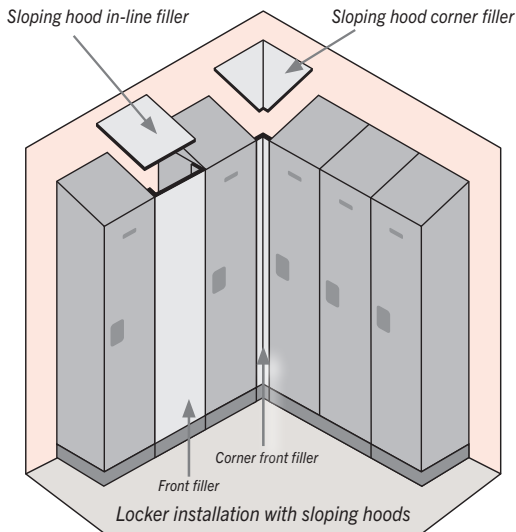

SIDE PANELS

| MODEL | DESCRIPTION | WEIGHT |
|-----------------------------|---|---------|
| FOR 15" DEEP LOCKERS | | |
| 33330 ¹ | Side panel - for 6 feet high - without sloping hood | 15 lbs. |
| 33339 ¹ | Side panel - for 6 feet high - with sloping hood | 15 lbs. |
| FOR 18" DEEP LOCKERS | | |
| 33333 ¹ | Side panel - for 6 feet high - without sloping hood | 17 lbs. |
| 33334 ¹ | Side panel - for 6 feet high - with sloping hood | 17 lbs. |
| FOR 21" DEEP LOCKERS | | |
| 33335 ¹ | Side panel - for 6 feet high - without sloping hood | 20 lbs. |
| 33336 ¹ | Side panel - for 6 feet high - with sloping hood | 20 lbs. |
| FOR 24" DEEP LOCKERS | | |
| 22237 ¹ | Side panel - for 6 feet high - without sloping hood | 25 lbs. |
| 22238 ¹ | Side panel - for 6 feet high - with sloping hood | 25 lbs. |

¹ Specify

LOCKER FILLERS

Salsbury locker fillers are an ideal option for locker installations that encounter obstructions such as pipes, columns and other obstacles. Corner and in-line fillers overlay gaps between the existing locker tops and are easily attached providing a finished look to the locker installation. Vertical front fillers provide a professional appearance to the locker installation. Locker fillers can be easily field cut for custom installations.